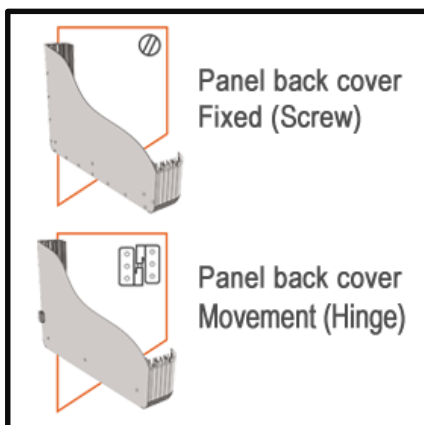

ISO9001 CE cUL US LISTED

TKP2000.2000

Panel Systems

| | |
|------------------------|--------------------|
| Weight (gr) | - |
| Color / Ral Code | Aluminium Anodized |
| Package | 1 |
| Package Dimension (mm) | 440x380x200 |
| Material | Aluminium |

| Installation Area | | | Back Area | Installation Depth | | Support Arm No. TK | Order No TKP |
|-------------------|-----------|----------|-----------|---------------------------------|----------------------|--------------------|--------------|
| Weight mm | Height mm | Depth mm | Hinge | H Profile installation platform | Installation Deep mm | 130 mm Ø | |
| 300 | 300 | 152 | Yes | Yes | 129 | Yes | 3030-2000 |
| 300 | 400 | 152 | Yes | Yes | 129 | Yes | 3040-2000 |
| 400 | 400 | 152 | Yes | Yes | 129 | Yes | 4040-2000 |
| 400 | 500 | 152 | Yes | Yes | 129 | Yes | 4050-2000 |
| 500 | 500 | 152 | Yes | Yes | 129 | Yes | 5050-2000 |
| 500 | 600 | 152 | Yes | Yes | 129 | Yes | 5060-2000 |
| 600 | 600 | 152 | Yes | Yes | 129 | Yes | 6060-2000 |