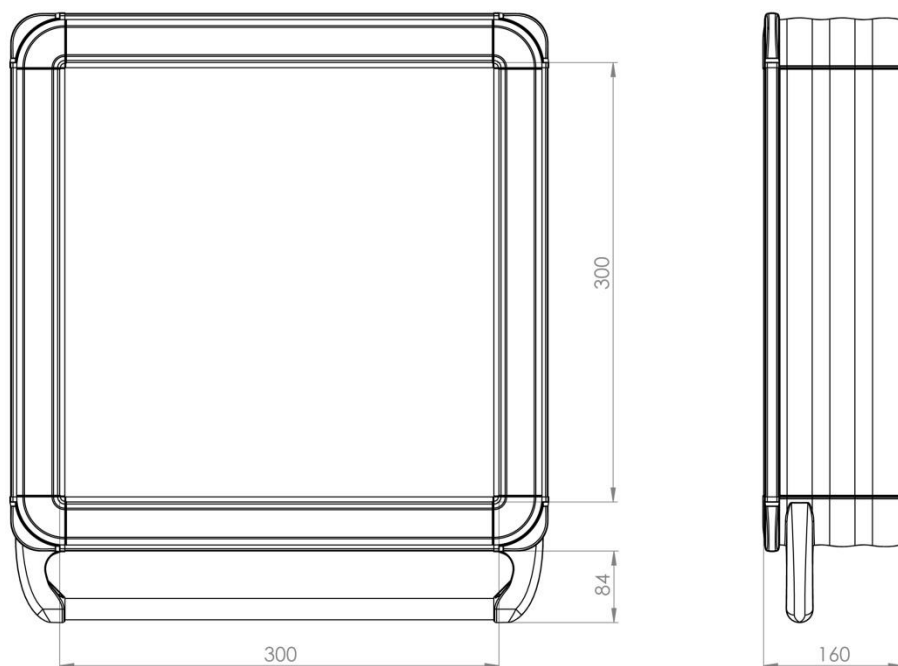

ISO9001 CE cUL US LISTED

TKP2000.2000

Panel Systems

| | |
|------------------------|--------------------|
| Weight (gr) | - |
| Color / Ral Code | Aluminium Anodized |
| Package | 1 |
| Package Dimension (mm) | 440x380x200 |
| Material | Aluminium |

| Installation Area | | | Back Area | Installation Depth | | Support Arm No. TK | Order No TKP |
|-------------------|-----------|----------|-----------|---------------------------------|----------------------|--------------------|--------------|
| Weight mm | Height mm | Depth mm | Hinge | H Profile installation platform | Installation Deep mm | 130 mm Ø | |
| 300 | 300 | 152 | Yes | Yes | 129 | Yes | 3030-2000 |
| 300 | 400 | 152 | Yes | Yes | 129 | Yes | 3040-2000 |
| 400 | 400 | 152 | Yes | Yes | 129 | Yes | 4040-2000 |
| 400 | 500 | 152 | Yes | Yes | 129 | Yes | 4050-2000 |
| 500 | 500 | 152 | Yes | Yes | 129 | Yes | 5050-2000 |
| 500 | 600 | 152 | Yes | Yes | 129 | Yes | 5060-2000 |
| 600 | 600 | 152 | Yes | Yes | 129 | Yes | 6060-2000 |